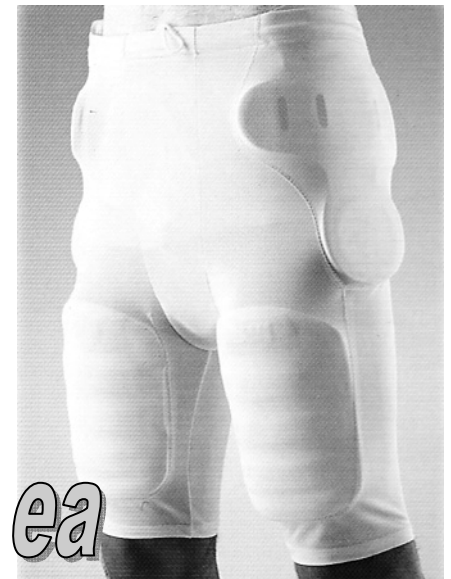

## 6995P

"Solo" Integrated Padded Football Girdle

- 90% polyester microfiber/10% elastane breathable fabric with moisture management wicking and anti-bacterial properties
- Ergonomically designed for optimal protection, performance and comfort
- Absorption resistant nylon mesh panels on tail bone
- Six self-material pockets in girdle with built-in hip, thigh and tail pads – hips and tail pads have ventilation features
- Sewn-in hip and tail pads made of perforated EVA for breathability and form fit properties for protection
- Thigh pads also made of EVA, but have plastic inserts for added protection and durability
- Flat lock construction throughout for durability
- Gripper elastic around leg bottoms to minimize rising up legs
- On seam hidden cup pocket in front gusset with flap to secure cup position
- Heavyweight polyester elastic waistband with logo

## 695L

Adult Five-Pocket Girdle

- 85% stretch nylon, 15% spandex (5.5-oz./sq. yd.)
- Five tricot mesh pockets includes hips, thighs and tailbone
- Flat-lock seamed and bar tacked throughout for additional strength
- Sizes: S - 4X